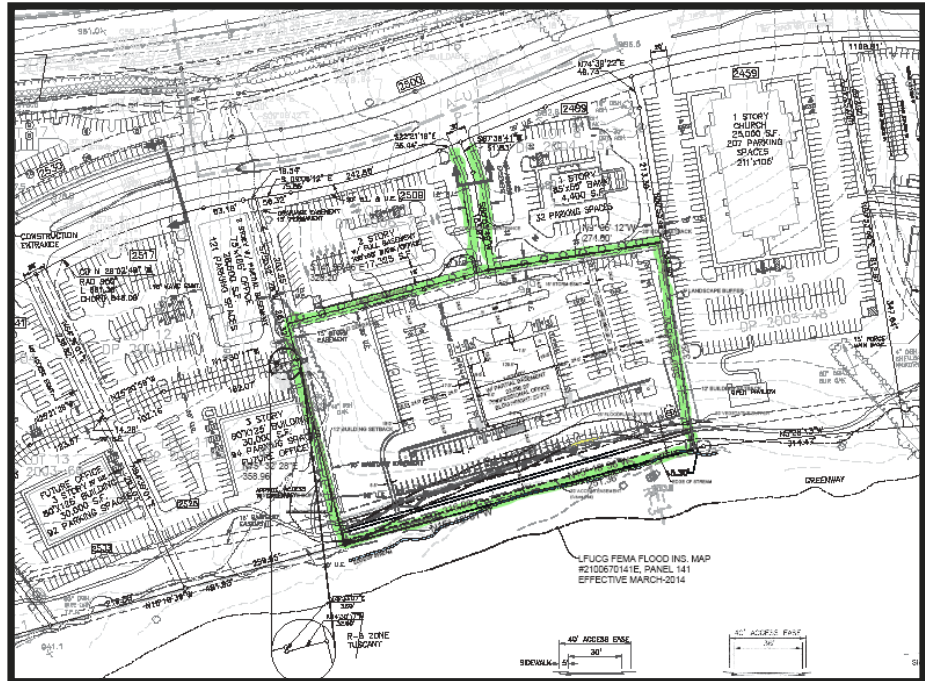

FOR SALE
2501 Sir Barton Way
Lexington, KY

P-1 Land for Sale

- 4.7 ± Acres
- P-1 Professional Office
- High Visibility Location
- Highly Desirable - Hamburg
- High Traffic Count
- Approved Medical Design with Fully Developed Plans - Call for Details

FOR SALE
$2,900,000

For More Information Contact:

Steve Bean, CCIM, SIOR
859-685-3027 Office
859-333-6088 Cell
sbean@haymakercompany.com